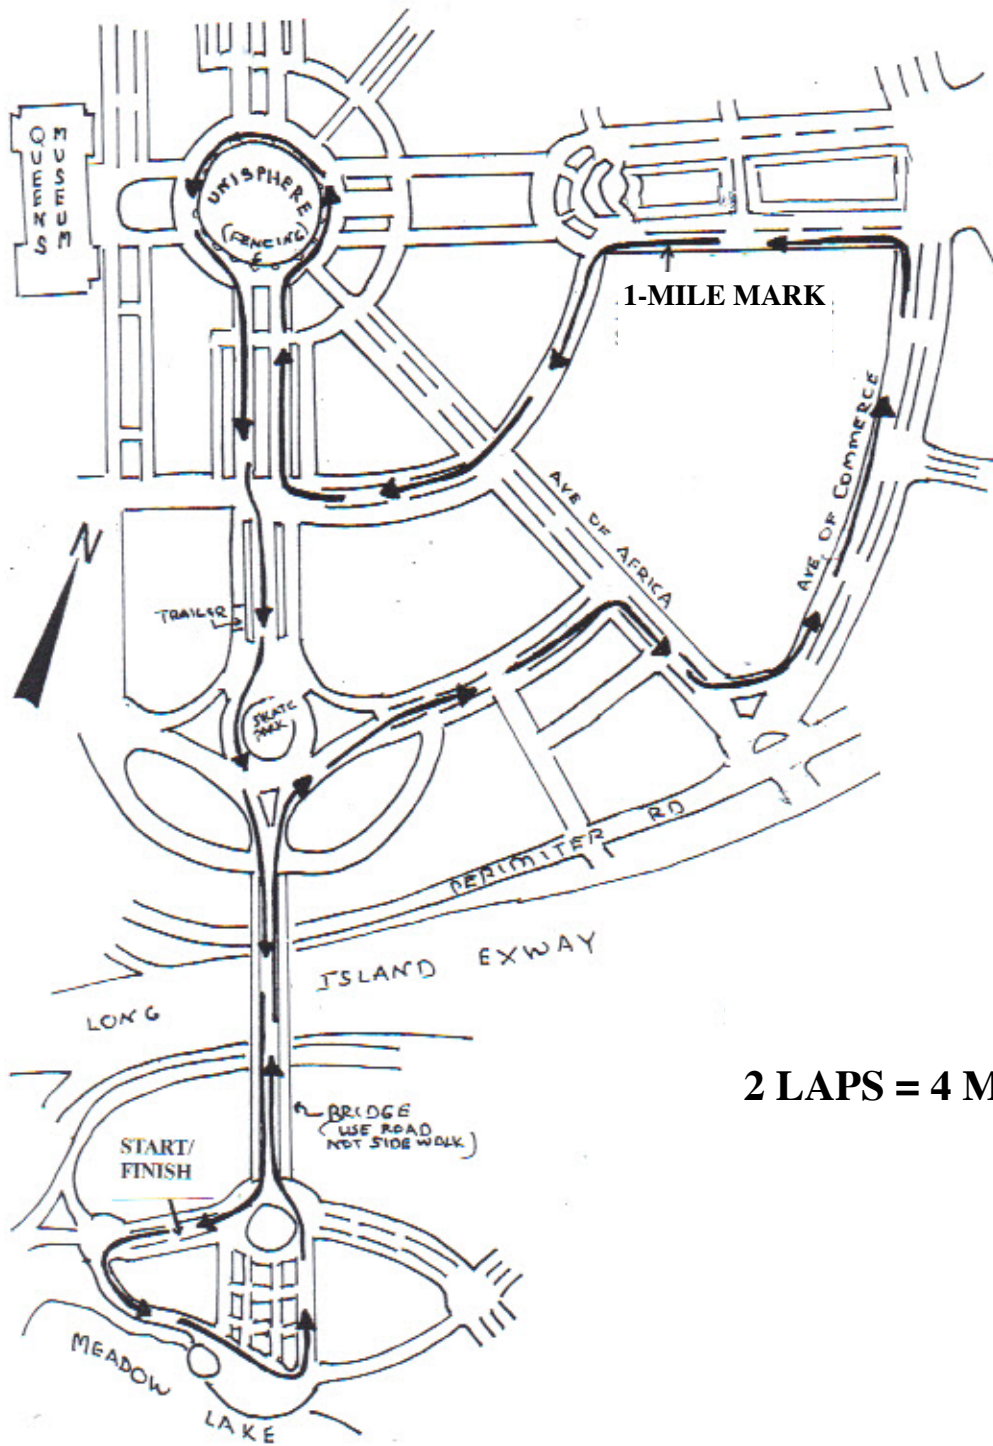

SRI CHINMOY 2-MILE LOOP FLUSHING MEADOWS CORONA PARK, QUEENS, NY

2 LAPS = 4 MILES